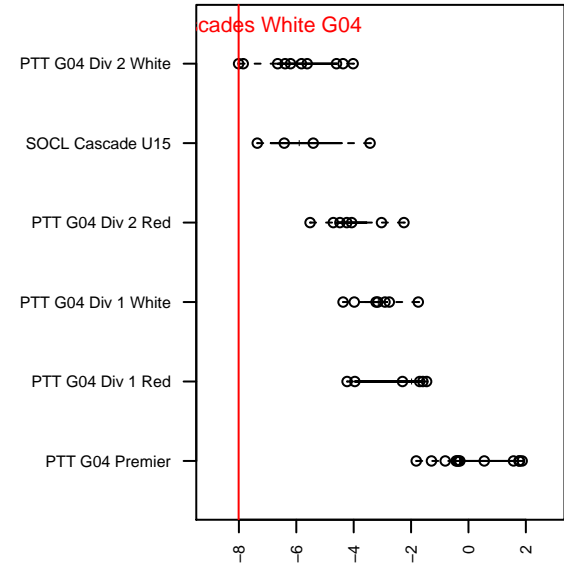

# LYS Cascades White G04

, OR  
G04 total strength=396  
attack=0.27 defense=0.23  
fall league = PTT G04 Div 2 White

alt names used:  
LYS 04G Cascades White

Venues played:  
2016 PTT G04 Division 2 White

**attack and defense variance (black dot)  
relative to other teams  
and top 10 in region**

**attack and defense rating  
relative to others at age  
and all opponents in last 13 months**

**Performance relative to 13 month average**